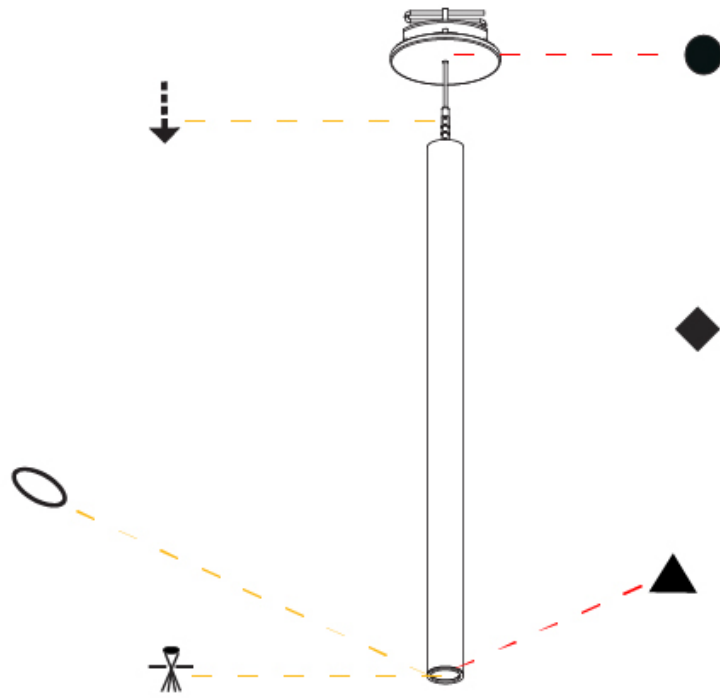

HANGOVER PLUG SHINE MONOPOINT RECESSED CANOPY SUSPENSION

A30844-

PROJECT	_____
TYPE	_____
SPECIFIER	_____
QUANTITY	_____
DATE	_____

A